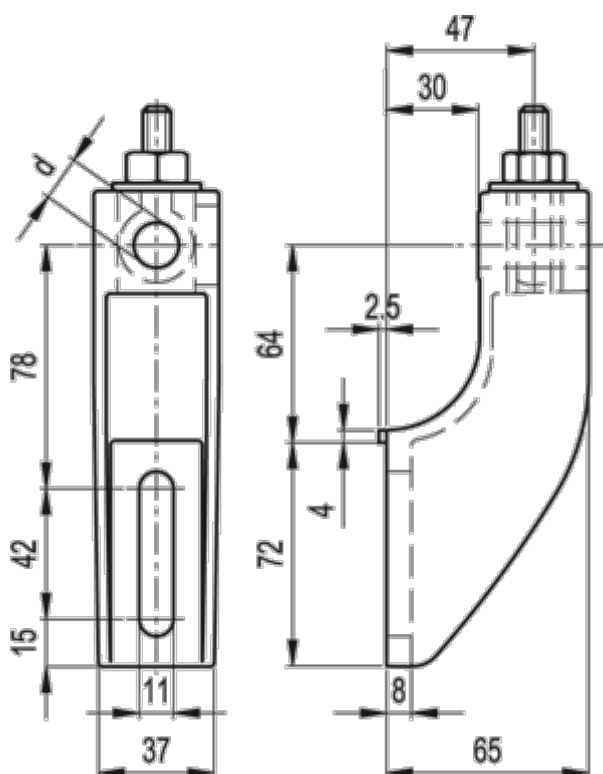

Data Sheet

Article number: 2310419657
Description: E+G Guide rail bracket
SPF.D-16

Measures

d = 16

Weight (g) = 165